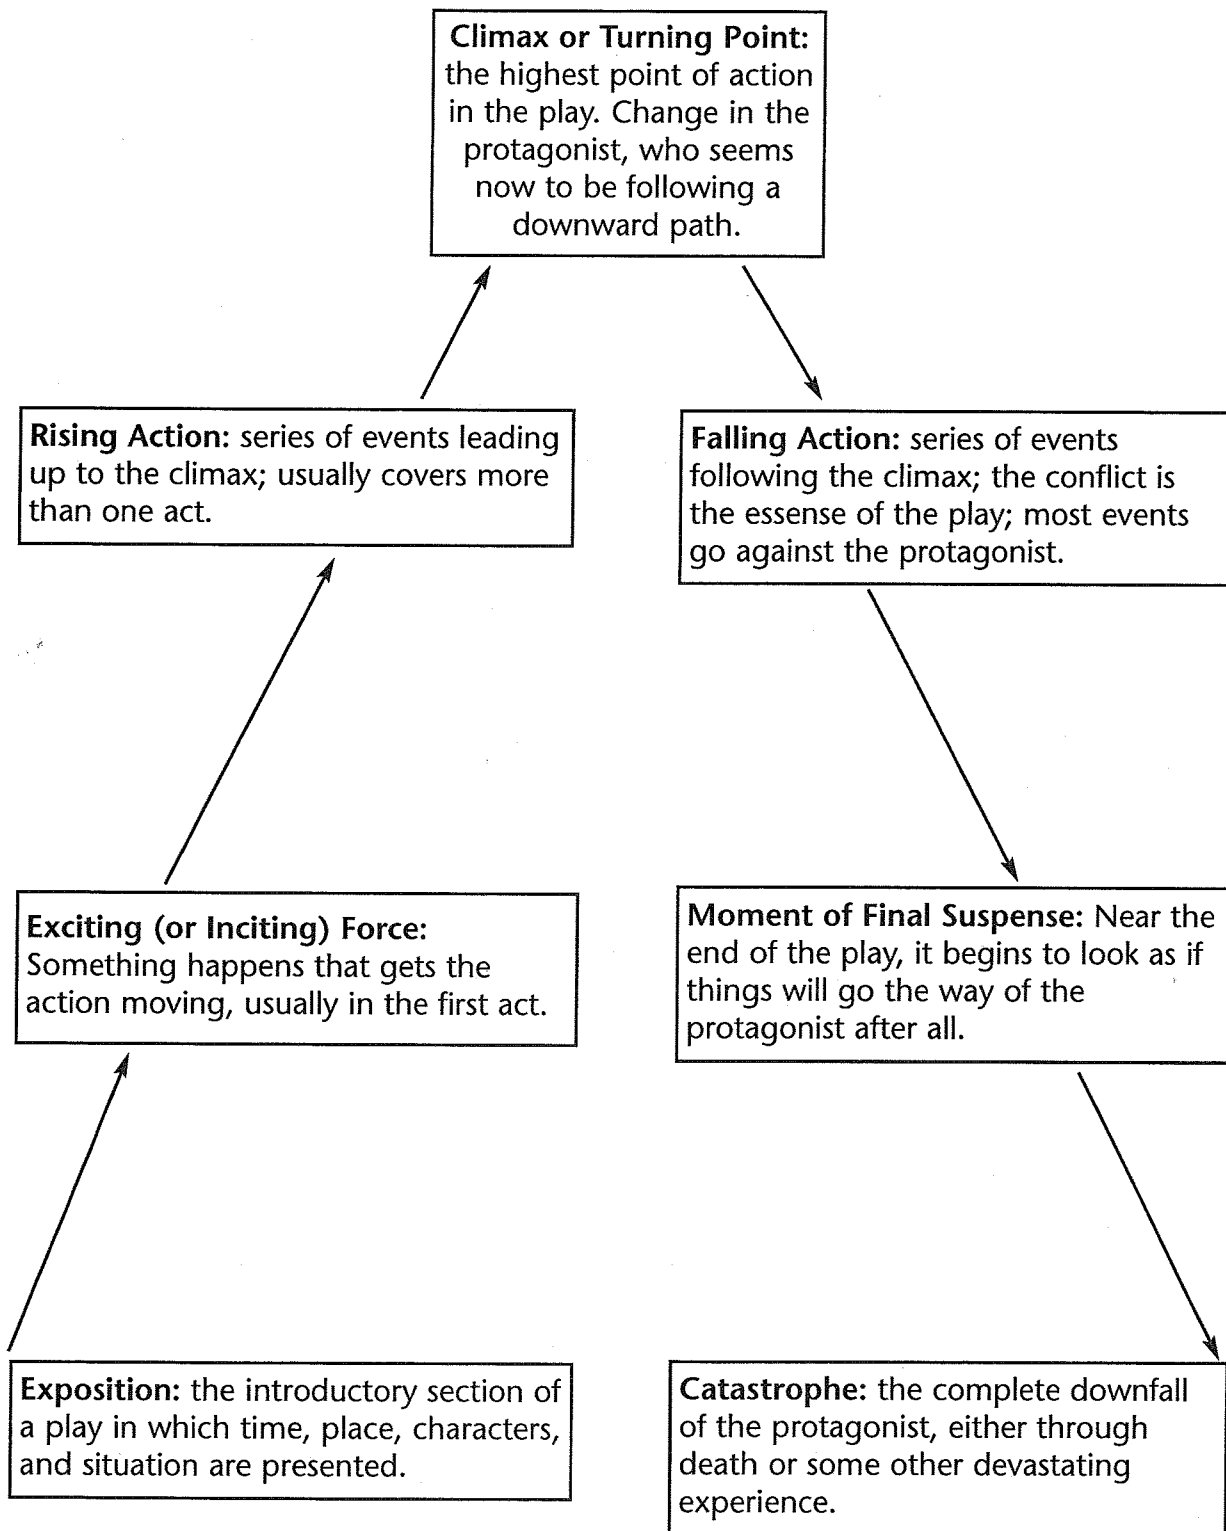

Plot Structure of a Tragedy

MACBETH
PLOT MAP

EXPOSITION:

EXCITING (OR INCITING) FORCE:

RISING ACTION:

CLIMAX OR TURNING POINT:

FALLING ACTION:

MOMENT OF FINAL SUSPENSE: