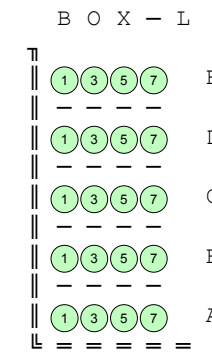

Medina Schools PAC

777 E. Union St. - Medina, OH 44256

Box Office - 330.636.3400

Orchestra 538, Mezzanine 320, Balcony 289 - Total 1147

Balcony

Mezzanine

Orchestra

S T A G E