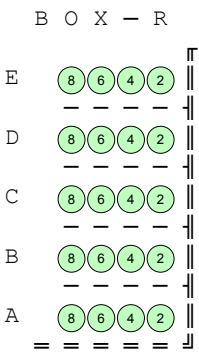

Medina Schools PAC

777 E. Union St. - Medina, OH 44256

Box Office - 330.636.3400

Orchestra 538, Mezzanine 320, Balcony 289 - Total 1147

Balcony

Mezzanine

Orchestra

S T A G E